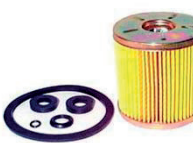

KJF-Fuel-C-416

MICROLITE FUEL ELEMENT

FITS: TOYOTA ENGINES
REPLACE: TOYOTA: 0423468010
OD: 74MM
ID: 15MM
H: 74MM