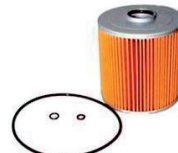

KJF-Fuel--C-429

MICROLITE FUEL ELEMENT

FITS:ISUZU ENGINES
REPLACE:ISUZU:1132401940
OD:95MM
ID:28MM
H:95MM