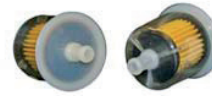

KJF-Fuel-UQ-6194 MICROLITE IN-LINE FUEL FILTER

FITS:GM ENGINE
REPLACE:GM:854600
OD:49MM
IN/OUT: 8/8
H:97MM