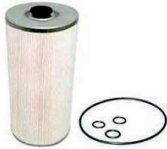

KJF-Oil-169

MICROLITE OIL ELEMENT

FITS: NISSAN ENGINES
REPLACE: ISUZU: 1527490127
OD: 97MM
ID: 15MM
H: 145MM

KJF-Oil-161

MICROLITE OIL ELEMENT

FITS: ISUZU ENGINES
REPLACE: ISUZU: 1132401320
OD: 107MM
ID: 18MM
H: 164MM