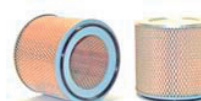

KJF-Air-8836

MICROLITE AIR ELEMENT

FITS: GM ENGINE
REPLACE:GM:25010265
OD:146MM
ID:104MM
H:151.6MM

KJF-Air-8837

MICROLITE AIR ELEMENT

FITS: ENGINE
REPLACE:
OD:247MM
ID:154MM
H:137MM

KJF-Air-8838

MICROLITE AIR ELEMENT