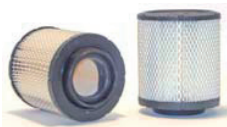

KJF-Air-9003

MICROLITE AIR ELEMENT

FITS: DODGE ENGINE
 REPLACE:PUROLATOR:A35396
 OD:237MM
 ID:214MM
 H:42MM

KJF-Air-9004

MICROLITE AIR ELEMENT

FITS: DODGE ENGINE
 REPLACE:PUROLATOR:A25306
 OD:144MM
 ID:64MM
 H:167MM