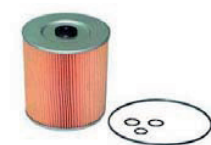

KJF-Oil-153

MICROLITE OIL ELEMENT

FITS: ISUZU ENGINES
REPLACE: ISUZU:1878103140
OD:128MM
ID:70/19MM
H:203MM