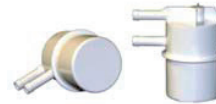

KJF-Fuel-UQ-6211 MICROLITE IN-LINE FUEL FILTER

FITS:MITSUBISHI ENGINE
REPLACE:MITSUBISHI:MB433744
OD:52MM
IN/OUT:8/8
H:72MM