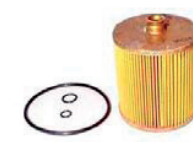

KJF-Fuel-C-415

MICROLITE FUEL ELEMENT

FITS: TOYOTA ENGINES
REPLACE: TOYOTA: 0423448010
OD: 74MM
ID: MM
H: 78MM