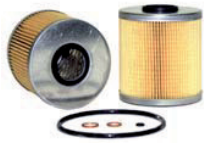

KJF-Oil-212

MICROLITE OIL ELEMENT

FITS:BMW ENGINES
REPLACE:BMW:11421267268
OD:82MM
ID:28MM
H:129MM

Kyoto Japan Oil Filters

KJF-Oil-213

MICROLITE OIL ELEMENT

FITS:BMW ENGINES
REPLACE:BMW:11421709514
OD:82MM
ID:28MM
H:88MM