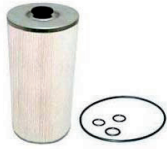

KJF-Oil-159

MICROLITE OIL ELEMENT

FITS: ISUZU ENGINES
 REPLACE: ISUZU:1132401970
 OD:130MM
 ID:17MM
 H:184MM

Kyoto Japan Oil Filters

KJF-Oil-160

MICROLITE OIL ELEMENT

FITS: ISUZU ENGINES
REPLACE: ISUZU: 1132400771
OD: 107MM
ID: 18MM
H: 232MM