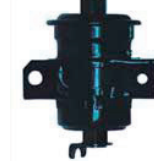

KJF-Fuel-UQ-6210 MICROLITE IN-LINE FUEL FILTER

FITS:TOYOTA ENGINE
REPLACE:TOYOTA :2330019285
OD:71MM
IN/OUT:M14X1.25/M12X1.25
H:122MM

KJF-Fuel-UQ-6203 MICROLITE IN-LINE FUEL FILTER

FITS:HONDA ENGINE
REPLACE:HONDA:16235PH1003
OD:34.5MM
IN/OUT:8/8
H:84MM