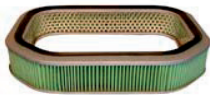

KJF-Air-8213

MICROLITE AIR ELEMENT

FITS:HONDA ENGINE
REPLACE:HONDA:17220PK1003
OD:290/228MM
ID:240/178MM
H:55MM